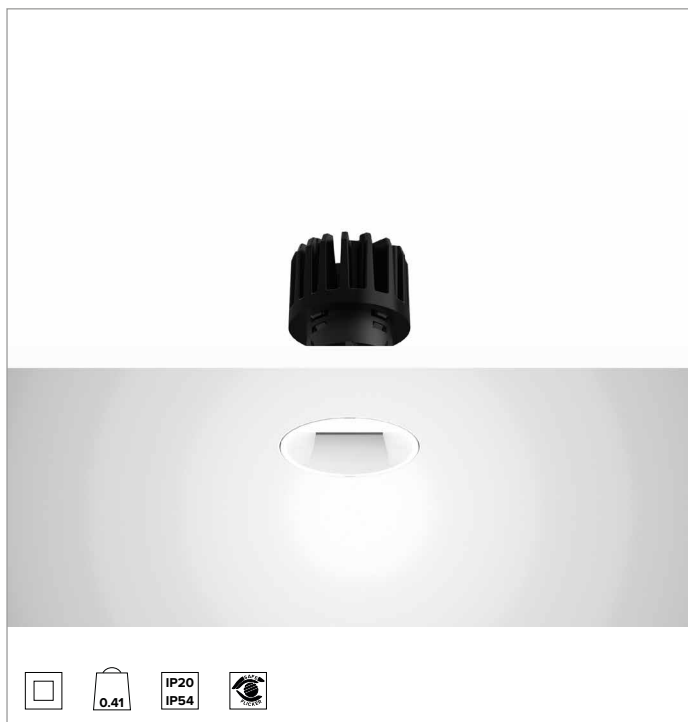

# 1T8550ELTR | CTEVO WALL WASHER 78

## Recessed LED Downlight in a trimless version

		2700K	H(m)	D1(m)	D2(m)	E <sub>max</sub> (lx)
		Ra90	42°	73°		
Fixture Power	13W	1	0.83	1.56	822	
Source Flux	1507lm	2	1.65	3.11	205	
Fixture Flux	913lm	3	2.48	4.67	91	
Efficacy	68lm/W	4	3.31	6.23	51	
TS1393	I <sub>max</sub> =625cd/klm	I <sub>max</sub>	941cd	5	4.13	7.78 33