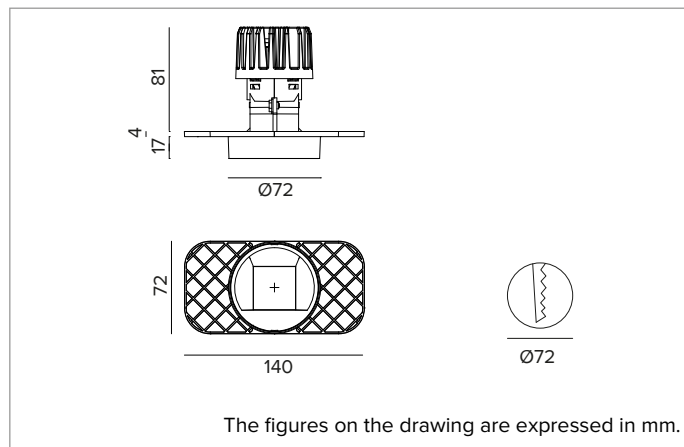

## Recessed LED Downlight in a trimless version

		2700K	H(m)	D1(m)	D2(m)	E <sub>max</sub> (lx)
		Ra90	42°	73°		
Fixture Power	13W	1	0.83	1.56	822	
Source Flux	1507lm	2	1.65	3.11	205	
Fixture Flux	913lm	3	2.48	4.67	91	
Efficacy	68lm/W	4	3.31	6.23	51	
TS1393	I <sub>max</sub> =625cd/klm	I <sub>max</sub>	941cd	5	4.13	7.78 33